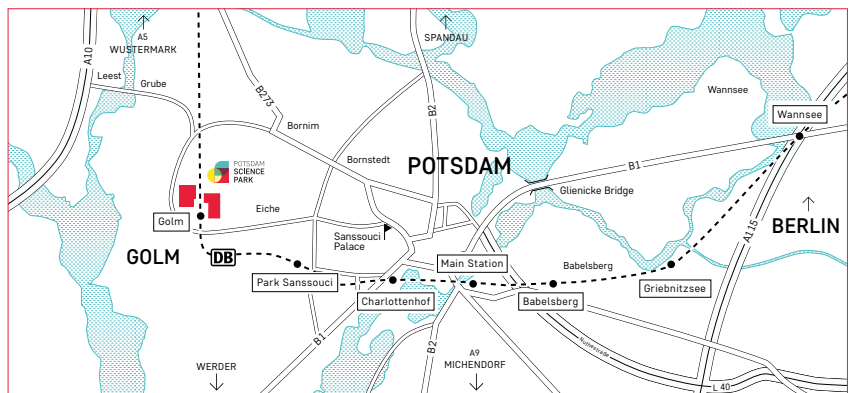

Potsdam Science Park is the largest and fastest growing location for innovation in Brandenburg. More than 12,500 people conduct research, work and study here in the fields of biotechnology, medical technology, optics, geosciences, astro and gravitational physics and other areas.

Here is where top international research meets excellent training and highly specialized production. Leading research institutions such as the Max Planck and Fraunhofer Institutes, the University of Potsdam, the Brandenburg Main State Archive and over 30 companies and startups are jointly creating a **Campus of the Future** in Potsdam-Golm.

The Potsdam Science Park is surrounded by Brandenburg's wonderful and manifold cultural landscape and many lakes. It is situated in the middle of the Berlin-Brandenburg capital region – only 30 minutes from Berlin City Centre and Berlin Brandenburg International Airport (BER) at Berlin-Schönefeld.

Whether you are a visitor or a co-creator interested in the Potsdam Science Park: **Talk to us – we will be happy to welcome you!**

www.potsdam-sciencepark.de/en