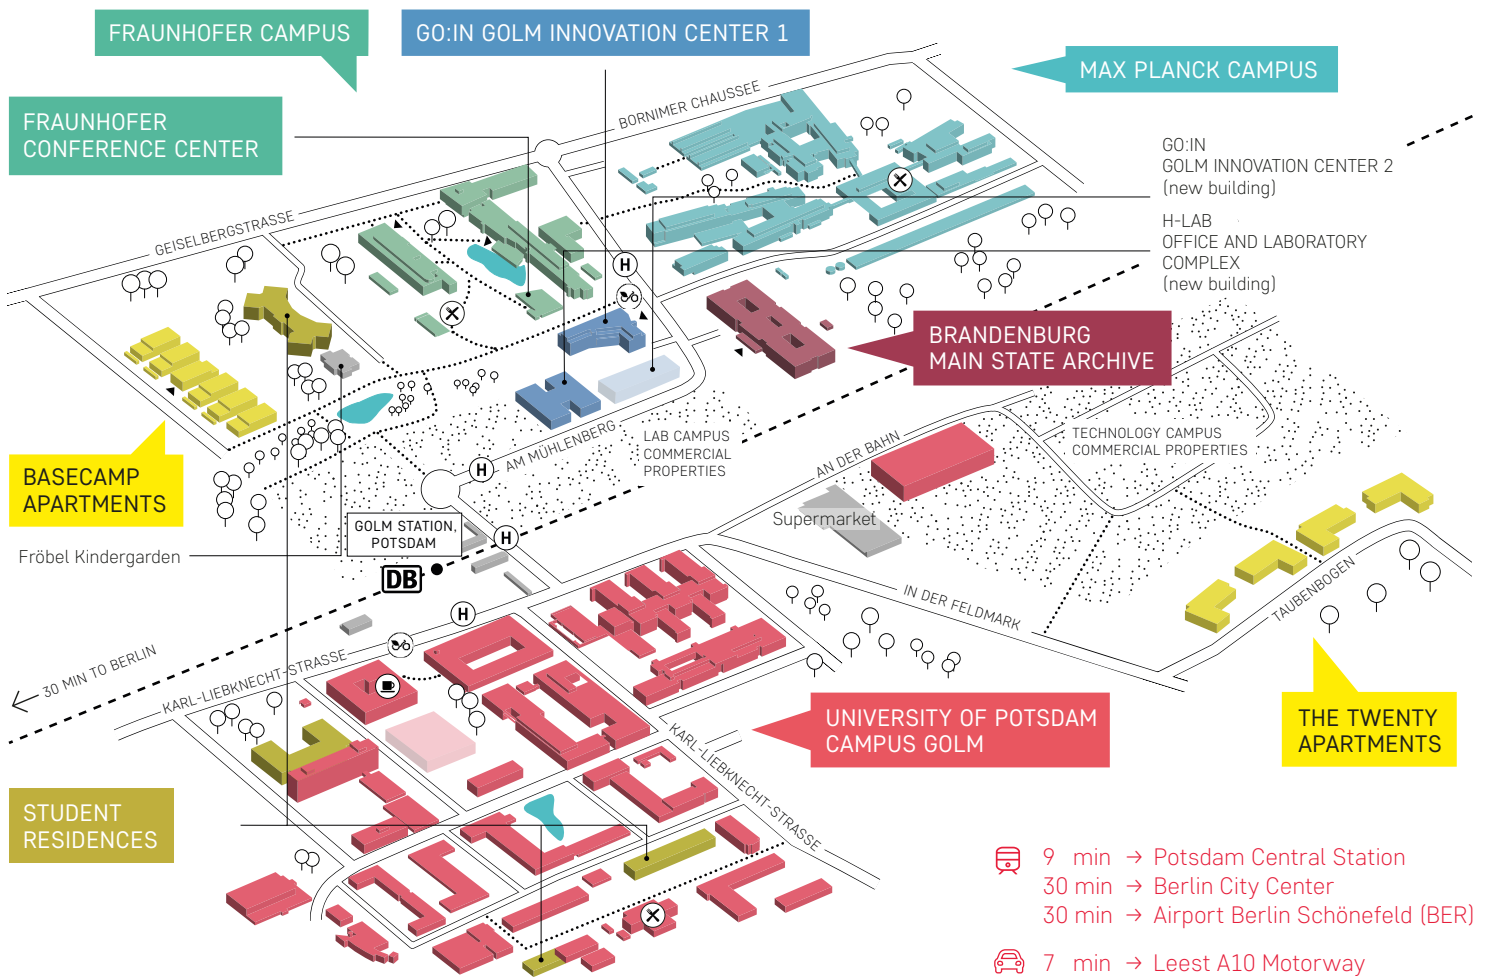

We Live Science.

www.potsdam-sciencepark.de/en

EUROPEAN UNION

European Regional Development Fund

This project is supported with resources from the Federal State of Brandenburg and subsidies from the European Union.

Standortmanagement Golm GmbH
Am Mühlberg 11 14476 Potsdam
Fon: +49 (0)331 – 237 351 135
info@potsdam-sciencepark.de
www.potsdam-sciencepark.de/en